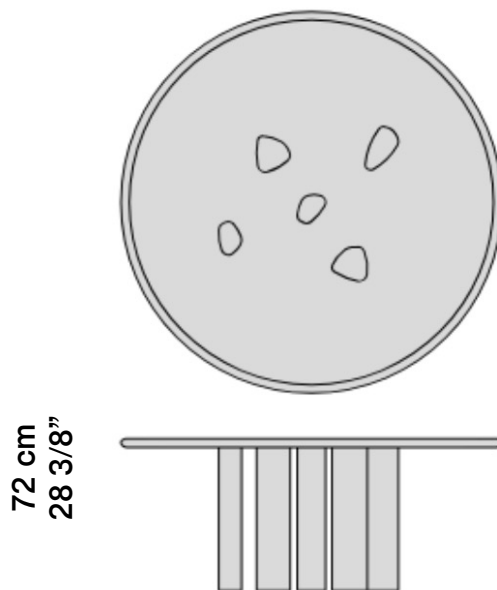

## Osmose Round 160:

Ø 160 X H 72 cm

Ø 63" X H 28 3/8"

Ø 160 cm  
Ø 63"

## Osmose Round 180:

Ø 180 X H 72 cm

Ø 70 7/8" X H 28 3/8"

Ø 180 cm  
Ø 70 7/8"

## Osmose Rectangular:

W 220 X D 110 X H 72 cm

W 86 5/8" X D 43 1/4" X H 28 3/8 "

110 cm  
43 1/4"

72 cm  
28 3/8"

220 cm  
86 5/8"

## Osmose Rectangular:

W 260 X D 110 X H 72 cm

W 102 3/8" X D 43 1/4" X H 28 3/8 "

110 cm  
43 1/4"

72 cm  
28 3/8"

260 cm  
102 3/8"