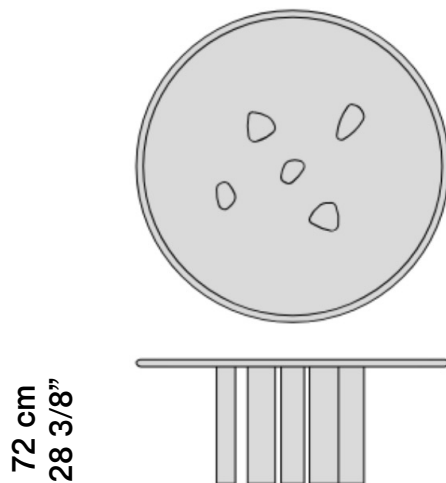

## Osmose Round 160:

Ø 160 X H 72 cm

Ø 63" X H 28 3/8"

Ø 160 cm  
Ø 63"

## Osmose Round 180:

Ø 180 X H 72 cm

Ø 70 7/8" X H 28 3/8"

Ø 180 cm  
Ø 70 7/8"

## Osmose Rectangular:

W 220 X D 110 X H 72 cm

W 86 5/8" X D 43 1/4" X H 28 3/8 "

110 cm  
43 1/4"

72 cm  
28 3/8"

220 cm  
86 5/8"

## Osmose Rectangular:

W 260 X D 110 X H 72 cm

W 102 3/8" X D 43 1/4" X H 28 3/8 "

110 cm  
43 1/4"

72 cm  
28 3/8"

260 cm  
102 3/8"