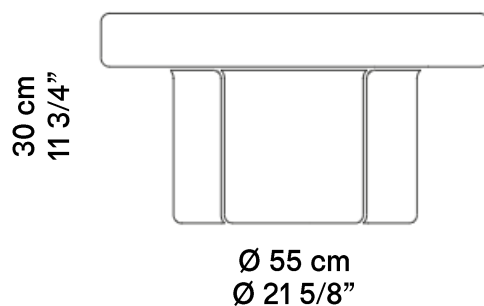

FINISHES & MATERIALS

- Coffee and side-table with blown Murano glass, available in amber and petrol green.

SODA DIMENSIONS

Anima Domus®

THE CONCEPT OF HOME

Soda Coffee Table:

Ø 55 X H 30 cm

Ø 21 5/8" X H 11 3/4"

Soda Coffee Table:

Ø 38 X H 45 cm

Ø 15" X H 17 3/4"