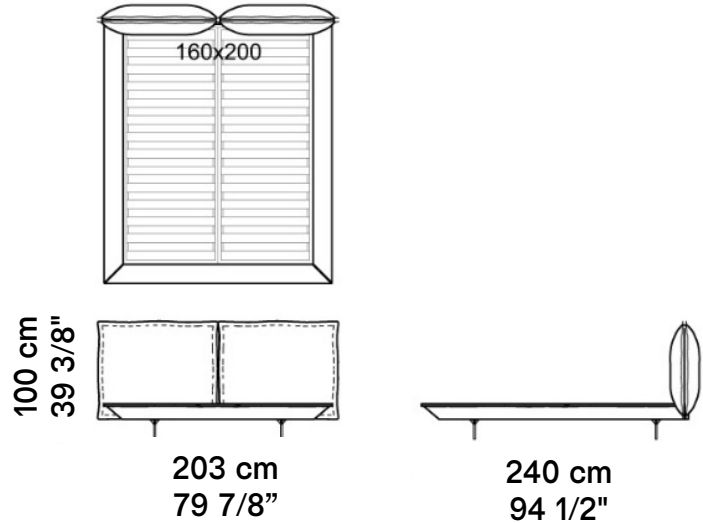

## DIMENSIONS

Anima Domus®

THE CONCEPT OF HOME

### Auto-Reverse Dream Queen Bed:

W 203 X D 240 X H 100 cm

W 79 7/8" X D 94 1/2" X H 39 3/8"

### Auto-Reverse Dream King Bed:

W 236 X D 243 X H 100 cm

W 92 7/8" X D 95 5/8" X H 39 3/8"